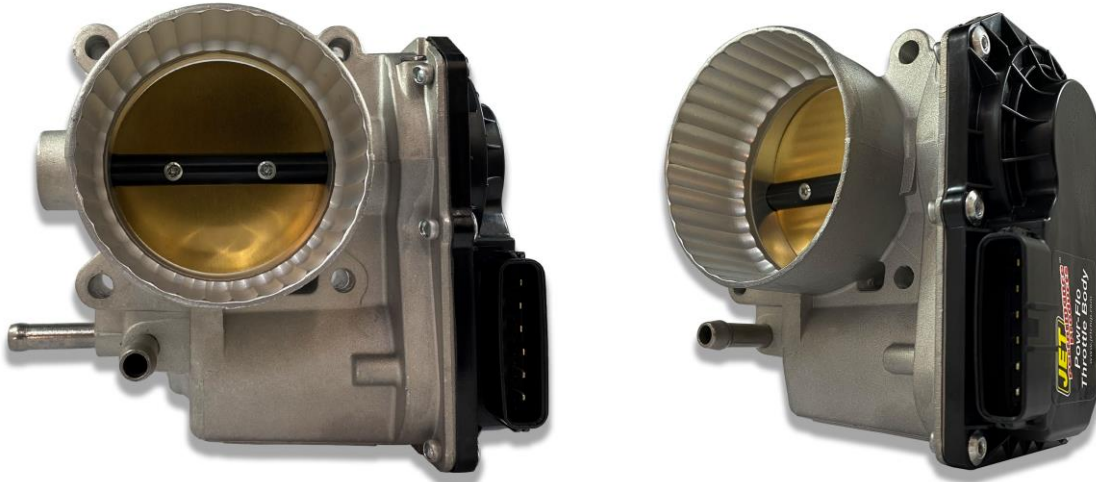

17491 Apex Cir.
 Huntington Beach, CA 92647
 Phone: 714-848-5515
 Toll Free: 800-535-1161
 Fax: 714-847-6290
sales@powerbyjet.com
www.jetchip.com

NEW JET Throttle Bodies # 76124

AVAILABLE NOW

Direct Bolt on, hi-flow replacement performance throttle body. JET Throttle Bodies have preinstalled updated electronics. JET's CNC Machined 356 Aluminum Castings allows for increased air flow. This will allow for improved throttle response and more horsepower thru the entire driving range. Benefits = More Horsepower, Better Mileage, and Quicker Throttle Response

76124 UPC = 00664330000620

Suggested Retail = \$599.95 each Jobber = \$449.96 each

Applications

<u>Year</u>	<u>Make</u>	<u>Model</u>	<u>Engine</u>
2003-2010	Toyota	4Runner	4.0L
2008-2009	Toyota	FJ Cruiser	4.0L
2005-2015	Toyota	Tacoma	4.0L
2006-2011	Toyota	Tundra	4.0L